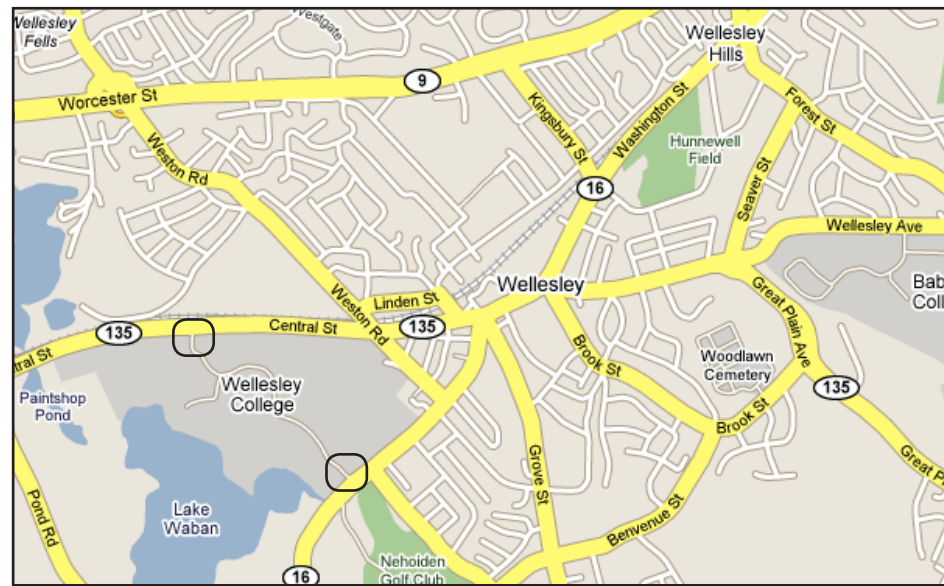

From Points North

- Take Route 128 / Interstate 95 South to Route 16 (exit 22-21B)
- Follow 21B (left fork of exit ramp). At the light, turn right onto Rte. 16 West
- Proceed on Route 16 West through residential and commercial districts. After 3 miles, watch carefully to stay on Rte 16 as it forks left at a 5-way intersection.
- Continue on Rte 16 West for about one half mile. At the bottom of the hill opposite the golf course, turn right at the entrance to Wellesley College. Follow “Once You’re on Campus” directions below.

From Points South

- Take Route 128 (Interstate 95) North to Route 16 (exit 22-21B)
- Follow 21B (left fork of exit ramp). At the light, turn right onto Rte. 16 West
- Proceed on Route 16 West through residential and commercial districts. After 3 miles, watch carefully to stay on Rte 16 as it forks left at a 5-way intersection.
- Continue on Rte 16 West for about one half mile. At the bottom of the hill opposite the golf course, turn right at the entrance to Wellesley College. Follow “Once You’re on Campus” directions below.

From Points West

- Take the Massachusetts Turnpike (Route 90) to Exit 14 (Weston)
- Take Route 128 (Interstate 95) South for 1/2 mile to Route 16
- Follow 21B (left fork of exit ramp). At the light, turn right onto Rte. 16 West
- Proceed on Route 16 West through residential and commercial districts. After 3 miles, watch carefully to stay on Rte 16 as it forks left at a 5-way intersection.
- Continue on Rte 16 West for about one half mile. At the bottom of the hill opposite the golf course, turn right at the entrance to Wellesley College. Follow “Once You’re on Campus” directions below.

For Door to Door Directions

- Visit maps.google.com and go to “Get Directions”
- For the “Start Address,” type in your home address
- For the “End Address,” type in 727 Washington Street, Wellesley, MA 02481