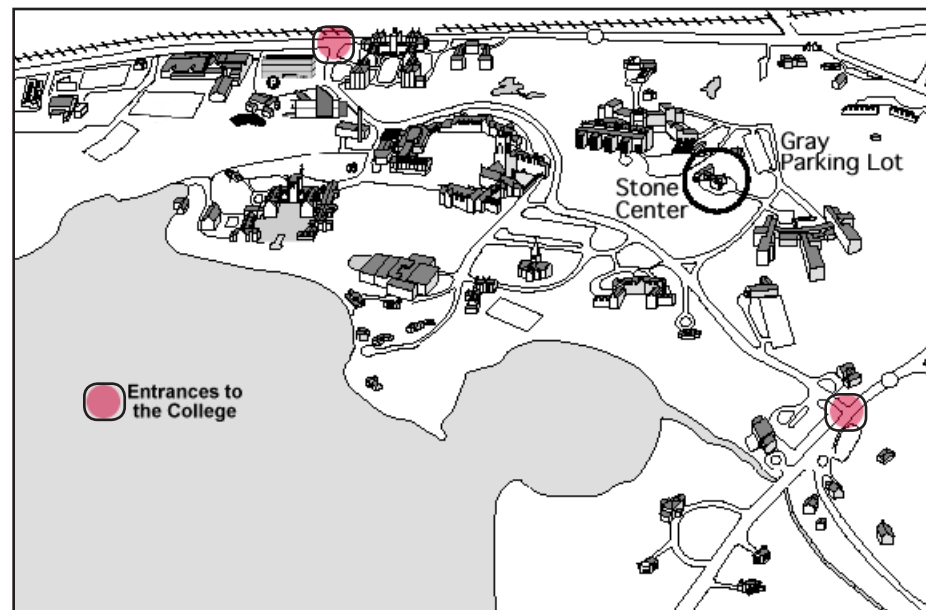

From Points South

- Take Route 128 (Interstate 95) North to Route 16 (exit 22-21B)
- Follow 21B (left fork of exit ramp). At the light, turn right onto Rte. 16 West
- Proceed on Route 16 West through residential and commercial districts. After 3 miles, watch carefully to stay on Rte 16 as it forks left at a 5-way intersection.
- Continue on Rte 16 West for about one half mile. At the bottom of the hill opposite the golf course, turn right at the entrance to Wellesley College. Follow “Once You’re on Campus” directions below.

From Points West

- Take the Massachusetts Turnpike (Route 90) to Exit 14 (Weston)
- Take Route 128 (Interstate 95) South for 1/2 mile to Route 16
- Follow 21B (left fork of exit ramp). At the light, turn right onto Rte. 16 West
- Proceed on Route 16 West through residential and commercial districts. After 3 miles, watch carefully to stay on Rte 16 as it forks left at a 5-way intersection.
- Continue on Rte 16 West for about one half mile. At the bottom of the hill opposite the golf course, turn right at the entrance to Wellesley College. Follow “Once You’re on Campus” directions below.

Once You’re on Campus

- On your right, pass a house and one service entrance before coming to a road. Take this first road on your right. Drive to the end of this road until it curves to the left. Immediately after the curve, take the first left-hand turn into the Gray parking lot. There is visitor parking straight ahead.
- A paved walking path leads to the Stone Center. If you are facing the visitor spaces from the back of the lot where you came in, this path is on the right, adjacent to the visitor spaces. Come in the front door of the building. There will be signs directing you to the meeting space.