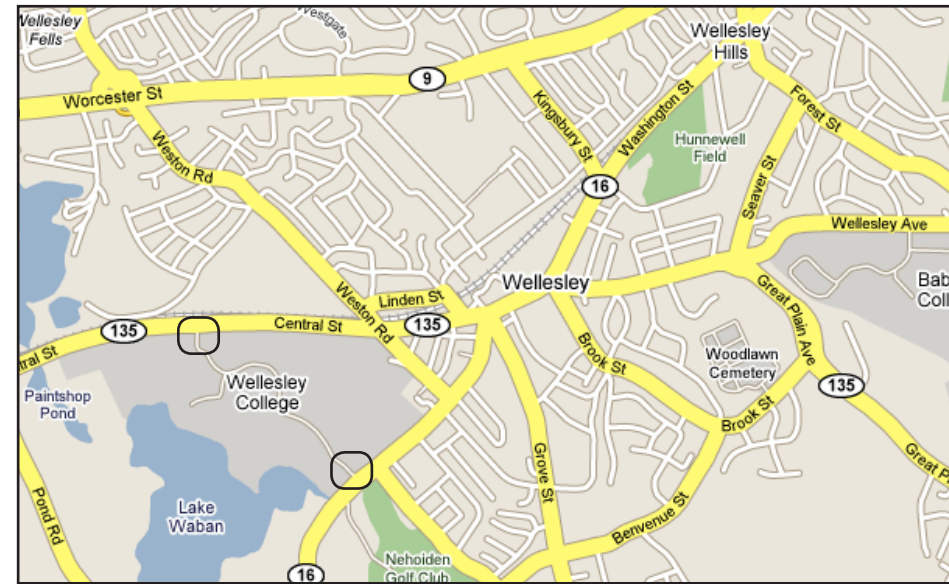

From Points North

- Take Route 128 / Interstate 95 South to Route 16 (exit 22-21B)
- Follow 21B (left fork of exit ramp). At the light, turn right onto Rte. 16 West
- Proceed on Route 16 West through residential and commercial districts. After 3 miles, watch carefully to stay on Rte 16 as it forks left at a 5-way intersection.
- Continue on Rte 16 West for about one half mile. At the bottom of the hill opposite the golf course, turn right at the entrance to Wellesley College. Follow “Once You’re on Campus” directions below.

From Points South

- Take Route 128 (Interstate 95) North to Route 16 (exit 22-21B)
- Follow 21B (left fork of exit ramp). At the light, turn right onto Rte. 16 West
- Proceed on Route 16 West through residential and commercial districts. After 3 miles, watch carefully to stay on Rte 16 as it forks left at a 5-way intersection.
- Continue on Rte 16 West for about one half mile. At the bottom of the hill opposite the golf course, turn right at the entrance to Wellesley College. Follow “Once You’re on Campus” directions below.

From Points West

- Take the Massachusetts Turnpike (Route 90) to Exit 14 (Weston)
- Take Route 128 (Interstate 95) South for 1/2 mile to Route 16
- Follow 21B (left fork of exit ramp). At the light, turn right onto Rte. 16 West
- Proceed on Route 16 West through residential and commercial districts. After 3 miles, watch carefully to stay on Rte 16 as it forks left at a 5-way intersection.
- Continue on Rte 16 West for about one half mile. At the bottom of the hill opposite the golf course, turn right at the entrance to Wellesley College. Follow “Once You’re on Campus” directions below.

For Door to Door Directions

- Visit maps.google.com and go to “Get Directions”
- For the “Start Address,” type in your home address
- For the “End Address,” type in 727 Washington Street, Wellesley, MA 02481