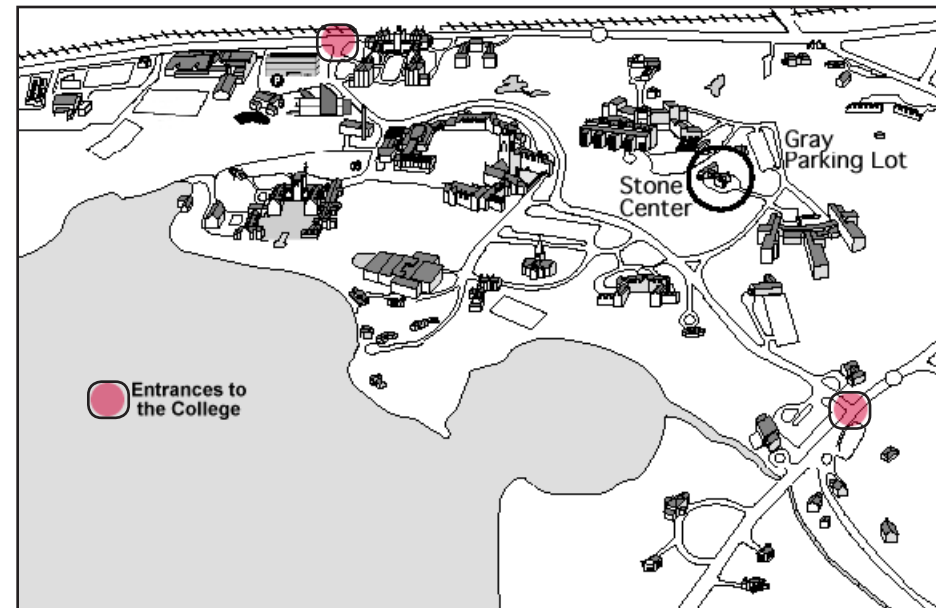

Once You’re on Campus

- On your right, pass a house and one service entrance before coming to a road. Take this first road on your right. Drive to the end of this road until it curves to the left. Immediately after the curve, take the first left-hand turn into the Gray parking lot. There is visitor parking straight ahead.
- A paved walking path leads to the Stone Center. If you are facing the visitor spaces from the back of the lot where you came in, this path is on the right, adjacent to the visitor spaces. Come in the front door of the building and up the large staircase on your right. When you reach the top floor, come in to room 409.