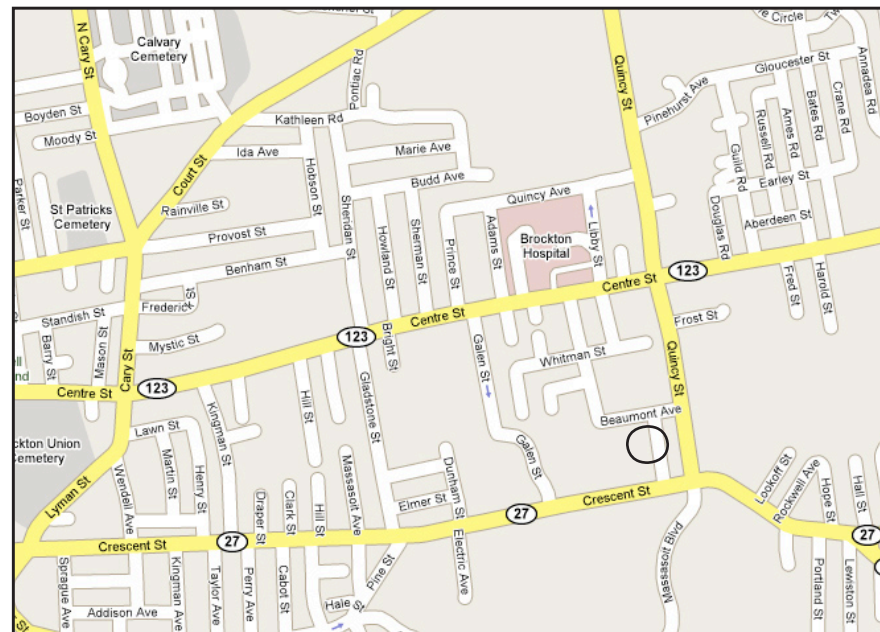

### From Boston / Points East

- Take Southeast Expressway to Rte. 93S to Rte. 24S to Exit 19A (Harrison Blvd.)
- At 3rd set of lights, bear right onto Rte. 28S.
- Go straight on Rte. 28S for 3.2 miles and take left at lights onto Crescent St. (Crescent St. becomes Rte. 27S at next light.)
- Continue straight on Rte. 27S for approximately 1.5 miles.
- Conference Center will be on the left, between Blockbuster Video & Christo's Restaurant.
- The parking lot is in the rear of the Conference Center.

### From Points South

- Take Rte. 24N to Exit 17A (Rte. 123E)
- Follow Rte. 123E for 2.5 miles.
- When the road turns into one way with 3 lanes, move into middle lane and take left at lights.
- Immediately move into the right hand lane and take right at next set of lights.
- At 2nd set of lights, the road becomes Rte. 27S.
- Continue straight on Rte. 27S for approximately 1.5 miles.
- Conference Center will be on the left, between Blockbuster Video & Christo's Restaurant.
- The parking lot is in the rear of the Conference Center.

### From Points West

- Take either Rte. 2E or Rte. 90E (Mass. Turnpike) to Rte. 495S to Rte. 24N to Exit 17A (Rte. 123E).
- Follow Rte. 123E for 2.5 miles.
- When the road turns into one way with 3 lanes, move into middle lane and take a left at the lights.
- Immediately move into right lane and take right at next lights.

### For Door to Door Directions

- Visit [maps.google.com](https://maps.google.com) and go to "Get Directions"
- For the "Start Address," type in your home address
- For the "End Address," type in 770 Crescent Street, Brockton, MA 02302